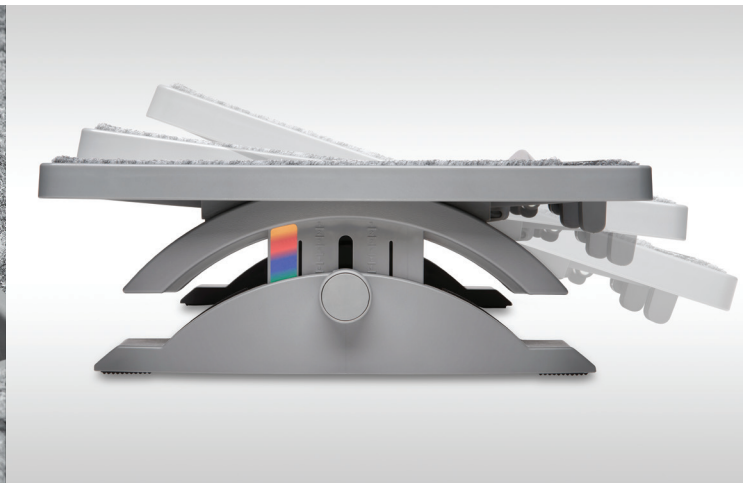

Simply the best foot rest

SmartFit® SoleMate™ Pro Elite ergonomic foot rest

Improve posture, promote healthy circulation and support back and leg comfort with the SmartFit® SoleMate™ Pro Elite ergonomic foot rest. Ergonomically designed to promote wellness and support increased productivity, the SmartFit® SoleMate™ Pro Elite ergonomic foot rest incorporates Kensington's patented SmartFit technology to simplify proper fit and allows users to adjust the height and angle for customised comfort. An ideal foot rest for modern home office or hot-desking environments.

Ergonomic
design

SmartFit®
system

Features and benefits:

- **Ergonomist approved** to improve posture, promote healthy circulation and support back and leg comfort
- **SmartFit® system** simplifies ideal ergonomic height positioning using scientifically proven research to support proper fit and increase productivity
- **Height adjustable** with positions between 90mm–120mm (3.5in–4.7in) to support users of all heights
- **Angle & tilt adjustable** to allow users to personalise their preferred tilt position (angle adjusts 10°–18°; tilt adjusts 0°–18°)
- **Locking foot pedal control** allows users to adjust the foot rest without leaving their chair
- **Anti-slip base and top** ensures your foot rest and feet stay in place throughout the working day
- **Easy-to-clean fabric surface** can be spot cleaned with warm water
- **Wide platform** comfortably accommodates users preferring a wider stance
- **Non-toxic materials** independently certified for safety and compliance
- **Professional performance-focused design** combines functional and sophisticated low-profile elegance with durable components