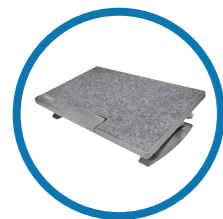

Ultra soft exterior supported by gel cushioning optimises comfort

SmartFit® Pro Elite Ergonomic Foot Rest
K50345EU

Elevates legs to improve posture and circulation

Pro Fit® Vertical Ergo Wireless Mouse
K75501EU