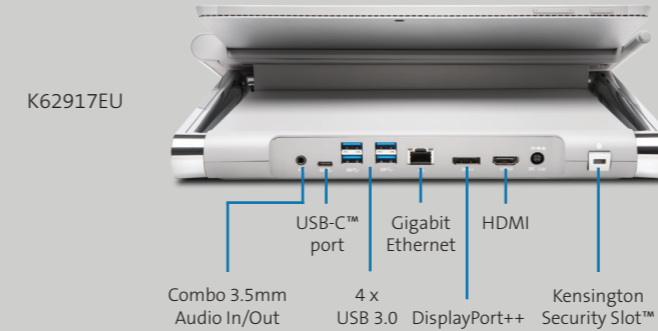

SD7000 Surface™ Pro Docking Station

The SD7000 delivers the ultimate Surface™ experience. Built on Microsoft's proprietary Surface Connect technology, the SD7000 is a powerful docking station allowing users to connect to two external monitors, USB peripherals and a wired network.