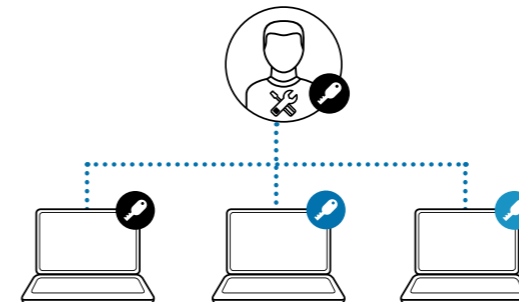

Surface™ Studio Solutions

Locking Kit for Surface™ Studio
K67976WW
Allows Studio to be anchored to a desk or other fixed object.
For Surface Studio 2/1

ErgoSoft™ Wrist Rest for Slim Keyboards
K50434EU
Ultra soft exterior supported by gel cushioning optimises comfort.

SmartFit® Pro Elite Ergonomic Foot Rest
K50345EU
Elevates legs to improve posture and circulation.

VeriMark™ Desktop Fingerprint Key
K62330WW
Windows Hello™ and Windows Hello for Business™ certified.

Pro Fit® Vertical Ergo Wireless Mouse
K75501EU
Ergonomic mouse connects wirelessly via 2.4GHz.

Surface™ Pro X Solutions

BlackBelt™ Rugged Case for Surface™ Pro X
K97323WW
MIL-STD-810G military-grade drop protection with integrated hand strap.

SD1610P USB-C® Mobile Dock for Surface™ Devices
K38365EU
Expands the a single USB-C port to HDMI, VGA and 2 x USB 3.0 ports.

Contour® 2.0 14" Executive Laptop Backpack
K60383EU
Ergonomic design for carrying your tablet and accessories in comfort.

Kensington Locks - Custom Keyed Solutions

Custom Keyed Solutions are the most popular security option for any business or institution. They give you more control over equipment while safeguarding employees from laptop and data theft. Choose from one of the distinct options for the kind of access and control that is right for you:

Master Keyed

Unique, individual keys and locks for devices; Master key opens all locks. Allows individuals access to own equipment while IT manager has control of all the equipment and data.