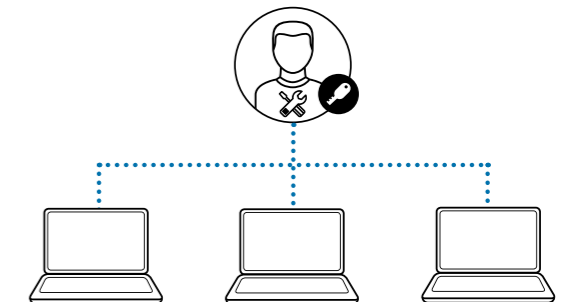

Single Keyed

All locks are alike; only one master key will open locks. No individual keys provided. Designed to reduce risk in classroom, lab, or library environments. Computer can be locked in place with IT manager access only.