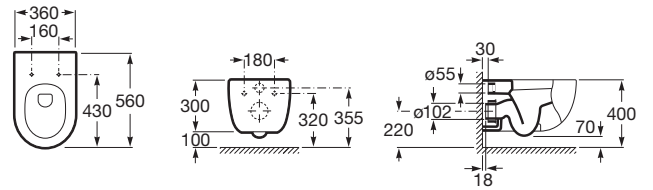

MERIDIAN-N

Vitreous china wall-hung WC with horizontal outlet

DIMENSIONS

Length	360 mm
Width	560 mm
Height	400 mm

COLOURS AND FINISHES

TECHNICAL DRAWINGS

FEATURES

- Fixing kit: Not included
- Flushing system: Washdown
- Installation type: Wall-hung
- Long Description: N-MERIDIAN WALL HUNG WC BOWL (BOX)
- Outlet type: Horizontal
- Publication Status
- Shape: Round

## COMPATIBLE WITH

SQUARE - Soft-closing  
SUPRALIT® toilet seat and  
cover

8012A2..4

ROUND - Soft-closing  
compact SUPRALIT® toilet  
seat and cover

8012A0..4

DUPLO WC with AG valve  
(110mm cistern) concealed  
cistern and frame for wall-  
hung WCs

890090020

BASIC WC COMPACT with  
AG valve (80mm cistern)  
concealed cistern and frame  
for wall-hung WCs

890080120

DUPLO WC COMPACT with  
AG valve (80mm cistern)  
concealed cistern and frame  
for wall-hung WCs