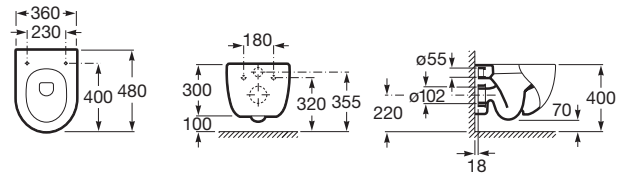

MERIDIAN-N

Compact vitreous china wall-hung WC with horizontal outlet

DIMENSIONS

Length	360 mm
Width	480 mm
Height	400 mm

COLOURS AND FINISHES

00 White

TECHNICAL DRAWINGS

FEATURES

Fixing kit: Not included

Flushing system: Washdown

Installation type: Wall-hung

Long Description: N-MERIDIAN CPT WALL HUNG WC BOWL (BOX)

Outlet type: Horizontal

Publication Status

Shape: Round

Compact toilet