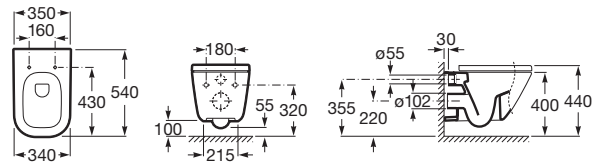

THE GAP

SQUARE - Vitreous china wall-hung WC with horizontal outlet

DIMENSIONS

Length	350 mm
Width	540 mm
Height	400 mm

COLOURS AND FINISHES

00 White

TECHNICAL DRAWINGS

FEATURES

Fixing kit: Not included

Flushing system: Washdown

Installation type: Wall-hung

Long Description: THE GAP WALL HUNG WC BOWL BOX

Outlet type: Horizontal

Publication Status

Shape: Square

COMPATIBLE WITH

DUPLO WC with AG valve
(110mm cistern) concealed
cistern and frame for wall-
hung WCs

890090020

BASIC WC COMPACT with
AG valve (80mm cistern)
concealed cistern and frame
for wall-hung WCs

890080120

DUPLO WC COMPACT with
AG valve (80mm cistern)
concealed cistern and frame
for wall-hung WCs