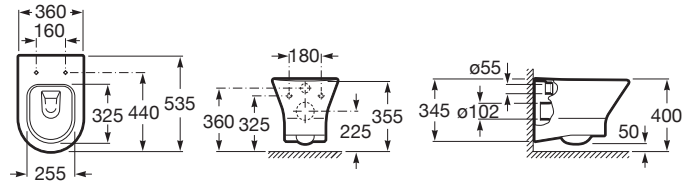

NEXO

Vitreous china wall-hung WC with horizontal outlet

DIMENSIONS

| | |
|--------|--------|
| Length | 360 mm |
| Width | 535 mm |
| Height | 400 mm |

COLOURS AND FINISHES

TECHNICAL DRAWINGS

FEATURES

- Fixing kit: Included
- Flushing system: Washdown
- Installation type: Wall-hung
- Long Description: NEXO WALL-HUNG WC BOWL, W/FIXINGS
- Outlet type: Horizontal
- Publication Status
- Shape: Round

COMPATIBLE WITH

Soft-closing toilet seat and cover

80164D..4

Soft-closing toilet seat and cover

80164B..4

SQUARE - Soft-closing SUPRALIT® toilet seat and cover

801640..4

DUPLO WC with AG valve (110mm cistern) concealed cistern and frame for wall-hung WCs

890090020

BASIC WC COMPACT with AG valve (80mm cistern) concealed cistern and frame for wall-hung WCs

890080120

DUPLO WC COMPACT with AG valve (80mm cistern) concealed cistern and frame for wall-hung WCs