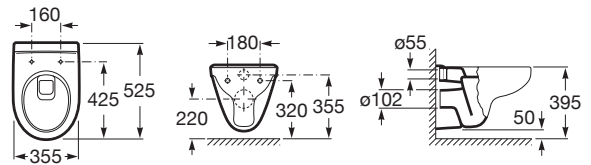

LAURA

Vitreous china wall-hung WC with horizontal outlet

DIMENSIONS

Length	355 mm
Width	525 mm
Height	395 mm

COLOURS AND FINISHES

00 White

TECHNICAL DRAWINGS

FEATURES

- Fixing kit: Included
- Flushing system: Washdown
- Installation type: Wall-hung
- Long Description: LAURA WALL-HUNG WC BOWL
- Outlet type: Horizontal
- Publication Status
- Recommended for public spaces
- Shape: Round

## COMPATIBLE WITH

ROUND - Soft-closing  
SUPRALIT® toilet seat and  
cover

801B60..B

DUPLO WC with AG valve  
(110mm cistern) concealed  
cistern and frame for wall-  
hung WCs

890090020

BASIC WC COMPACT with  
AG valve (80mm cistern)  
concealed cistern and frame  
for wall-hung WCs

890080120

DUPLO WC COMPACT with  
AG valve (80mm cistern)  
concealed cistern and frame  
for wall-hung WCs

890080020