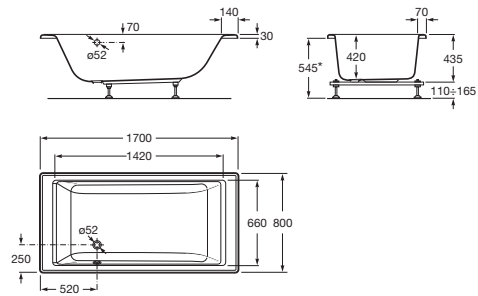

VYTHOS

Rectangular acrylic bath

DIMENSIONS

Length 1700 mm  
 Width 800 mm  
 Height 420 mm

COLOURS AND FINISHES

00 White

TECHNICAL DRAWINGS

FEATURES

- Capacity (people): 1
- Drain: Not included
- Installation legs: With legs
- Installation type: Drop-in, With L panel left hand, With front panel
- Internal height (mm): 420
- Internal length (mm): 1420
- Internal width (mm): 660
- Long Description: VYTHOS 1700 BATH
- Material: Acrylic
- Publication Status
- Shape: Rectangular
- Sound insulation
- Water capacity to overflow (l): 216
- Weight (Kg): 22.5