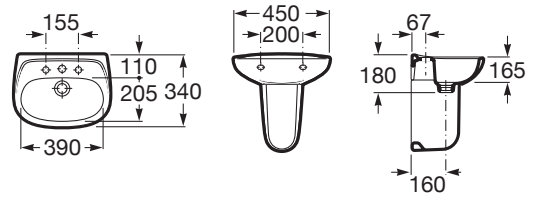

LAURA

Wall-hung vitreous china basin. Includes chain-stay hole.

DIMENSIONS

Length	450 mm
Width	340 mm
Height	180 mm

COLOURS AND FINISHES

00 White

TECHNICAL DRAWINGS

FEATURES

- Bowl depth (mm): 205
- Bowl width (mm): 390
- Fixing kit: Not included
- Installation type: Wall-hung
- Material: Vitreous china
- Overflow type: Standard
- Publication Status
- Space-saving
- Taphole configuration: 2 tapholes