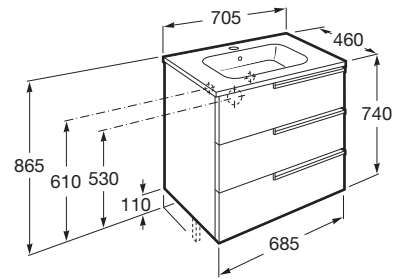

VICTORIA-N

Unik (base unit and basin)

DIMENSIONS

Length	700 mm
Width	460 mm
Height	740 mm

COLOURS AND FINISHES

154 Textured Wenge

TECHNICAL DRAWINGS

FEATURES

Base unit / Closing and opening system: Soft close drawers

Base unit / Doors and drawers combination: 3 drawers

Base unit / Structure: Drawers

Basin / Integrated shelf

Basin / Shelf position: On both sides

Basin / Taphole configuration: 1 taphole in the middle

Basin shape: Square

Installation type: Wall-hung, Wall-hung with optional legs

Material / Basin: Vitreous china

Publication Status

Tap installation: On the basin