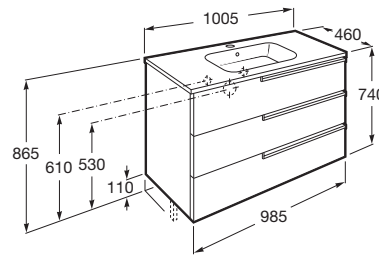

VICTORIA-N

Unik (base unit and basin)

DIMENSIONS

Length	1000 mm
Width	460 mm
Height	740 mm

COLOURS AND FINISHES

TECHNICAL DRAWINGS

FEATURES

- Base unit / Closing and opening system: Soft close drawers
- Base unit / Doors and drawers combination: 3 drawers
- Base unit / Structure: Drawers
- Basin / Integrated shelf
- Basin / Shelf position: On both sides
- Basin / Taphole configuration: 1 taphole in the middle
- Basin shape: Square
- Installation type: Wall-hung, Wall-hung with optional legs
- Material / Basin: Vitreous china
- Publication Status
- Tap installation: On the basin
- Towel rail position: Left, Right

COMPATIBLE WITH

**Optional leg set (x2)**

816555001

**Lateral towel rail for base unit**

816760001

**Set of 2 furniture hooks**

816761001

**Organizing box**