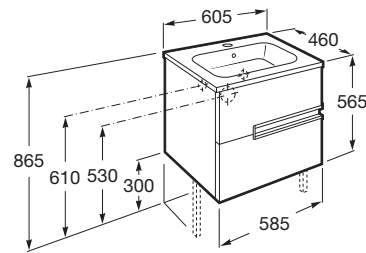

VICTORIA-N

Unik (base unit and basin)

DIMENSIONS

Length	600 mm
Width	460 mm
Height	565 mm

COLOURS AND FINISHES

154 Textured Wenge

TECHNICAL DRAWINGS

FEATURES

Base unit / Closing and opening system: Soft close drawers

Base unit / Doors and drawers combination: 2 drawers

Base unit / Structure: Drawers

Basin / Integrated shelf

Basin / Shelf position: On both sides

Basin / Taphole configuration: 1 taphole in the middle

Basin shape: Square

Installation type: Wall-hung, Wall-hung with optional legs

Material / Basin: Vitreous china

Publication Status

Tap installation: On the basin