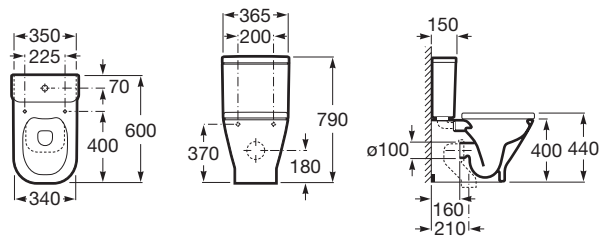

THE GAP

Compact back to wall vitreous china Rimless close-coupled WC with dual outlet (no cutout for isolation valve)

DIMENSIONS

Length	365 mm
Width	600 mm
Height	790 mm

COLOURS AND FINISHES

00 White

TECHNICAL DRAWINGS

FEATURES

Back-to-wall

Flushing system: Washdown

Installation type: Floor-standing

Long Description: WC FS CC 600 BTW DUAL RIMLESS 4/2L B-A THE

GAP

Outlet type: Dual

Publication Status

Roca Rimless®

Shape: Square

Compact toilet

COMPATIBLE WITH

Dual flush 4/2L WC cistern
with bottom inlet for
compact back to wall
Rimless toilet

34173C..0

SQUARE - Compact toilet
seat and cover

801732..1