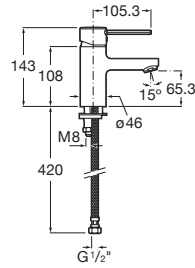

TARGA

Smooth body basin mixer

TECHNICAL DRAWINGS

FEATURES

- Aerator type: Integrated
- Application: Basin
- Faucet type: Single-lever
- Finish: Chrome
- Flexible supply hoses included
- Handle position: Top
- Installation type: Deck-mounted
- Publication Status
- Water connection diameter: 1/2"