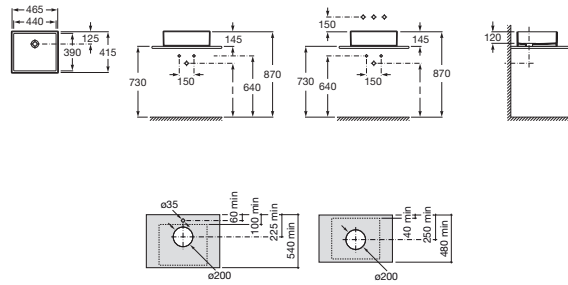

SOFIA

Over countertop vitreous china basin

DIMENSIONS

Length 465 mm
 Width 415 mm
 Height 145 mm

COLOURS AND FINISHES

00 White

TECHNICAL DRAWINGS

FEATURES

- Bowl position: Central
- Installation type: Bowl / On countertop
- Long Description: SOFIA COUNTERTOP BASIN 460X410MM
- Material: Vitreous china
- Publication Status
- Shape: Square
- Taphole configuration: No tapholes
- Trap: Not included
- Waste: Not included
- Without overflow

COMPATIBLE WITH

11/4" outlet connector for basin. 250 Pipe

506401614

11/4" outlet connector. 300 tube

506403810

11/4" outlet connector for basin. 300 Pipe

506403110

Water-resistant countertop for basin