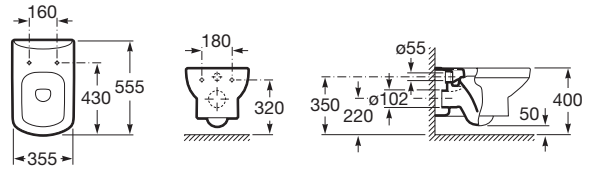

DAMA SENSO

Vitreous china wall-hung WC with horizontal outlet

DIMENSIONS

Length	355 mm
Width	555 mm
Height	400 mm

COLOURS AND FINISHES

TECHNICAL DRAWINGS

FEATURES

Flushing system: Washdown

Installation type: Wall-hung

Outlet type: Horizontal

Shape: Square

COMPATIBLE WITH

Soft-closing lacquered seat
and cover for toilet

80N512..1

DUPLO WC COMPACT -
Concealed floor standing
structure with compact
cistern (8 cm) and dual flush
(4/2 - 4.5/3 - 6/3 L). 90 ø
elbow.