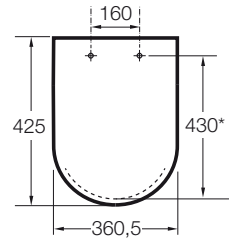

FEATURES

Hinges material: Stainless steel

Long description: DAMA SENSO WC SEAT & COVER

Publication Status

Quick release

Shape: Square

Suitable for: Toilet