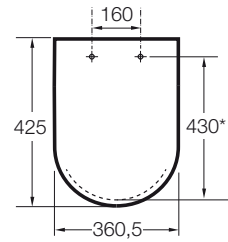

DAMA SENSO**Soft-closing lacquered seat and cover for toilet**

TECHNICAL DRAWINGS

FEATURES

Long description: DAMA SENSO SLOW-CLOSING WC SEAT & COVER

Publication Status

Shape: Square

Suitable for: Toilet

SoftClose® system