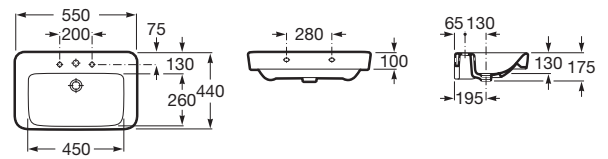

SENSO SQUARE

Wall-hung or vanity vitreous china basin

DIMENSIONS

Length 550 mm.

Width 440 mm.

Height 176 mm.

COLOURS AND FINISHES

00 White

TECHNICAL DRAWINGS

FEATURES

Fixing kit: Included

Installation type: Vanity, Wall-hung

Material: Vitreous china

Shape: Square

Taphole configuration: 1 prepunched, 1 taphole, 1 prepunched

COMPATIBLE WITH