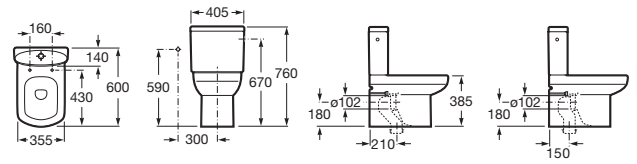

DAMA SENSO

Compact vitreous china close-coupled WC with dual outlet

DIMENSIONS

Length	405 mm
Width	600 mm
Height	760 mm

COLOURS AND FINISHES

TECHNICAL DRAWINGS

FEATURES

Back to wall

Fixing kit: Included

Flushing system: Washdown

Installation type: Floorstanding

Long description: DAMA SENSO COMPACT BOWL, DUAL OUTL. ACC

Outlet type: Dual (vario)

Publication Status

Shape: Square

Compact toilet