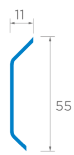

Castlepoint
Castle Way
Ellon AB41 9RG

01358 726000
sales@rynogroup.co.uk
rynogroup.co.uk

PRODUCT DATASHEET

GRP and Aluminium Termination Bar

SITework

GRP and aluminium termination bars should be fixed at maximum 300mm centres, using suitable fixings. A comprehensive range of fixings and drill bits is available from stock.

GRP Termination Bar

GF62
For built up felt

GA75
For built up felt and mastic asphalt

Aluminium Termination Bar

AF55
For built up felt

AF62
For built up felt

AA110
For built up felt and mastic asphalt

Fixings and Sealant

Ryno offers a range of fixings and sealant to complement the Trim and Termination Bar ranges.

Castlepoint
Castle Way
Ellon AB41 9RG

01358 726000
sales@rynogroup.co.uk
rynogroup.co.uk