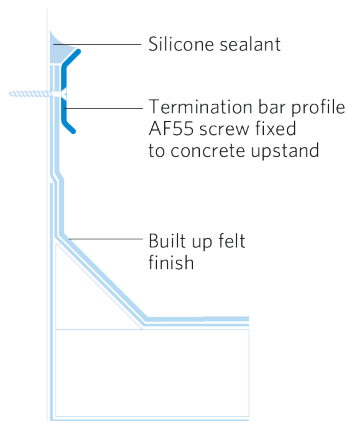

PERFORMANCE

GRP and aluminium termination bars will not rust and are not affected by atmospheric pollution. They are colourfast and once installed are maintenance free.

SUPPLY

GRP and aluminium termination bars are supplied in 3m lengths. There are 30 lengths per carton.

Castlepoint
Castle Way
Ellon AB41 9RG

01358 726000
sales@rynogroup.co.uk
rynogroup.co.uk

PRODUCT DATASHEET

GRP and Aluminium Termination Bar

SITework

GRP and aluminium termination bars should be fixed at maximum 300mm centres, using suitable fixings. A comprehensive range of fixings and drill bits is available from stock.

GRP Termination Bar

GF62
For built up felt

GA75
For built up felt and mastic asphalt

Aluminium Termination Bar

AF55
For built up felt

AF62
For built up felt

AA110
For built up felt and mastic asphalt

Fixings and Sealant

Ryno offers a range of fixings and sealant to complement the Trim and Termination Bar ranges.

Castlepoint
Castle Way
Ellon AB41 9RG

01358 726000
sales@rynogroup.co.uk
rynogroup.co.uk