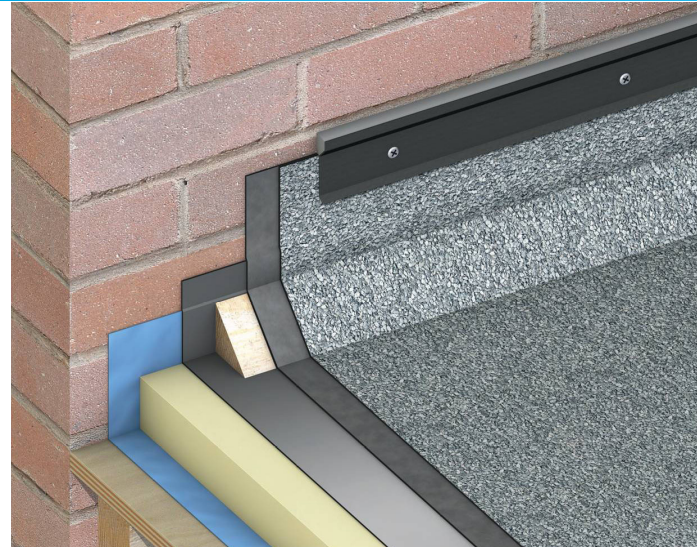

PRODUCT DATASHEET

GRP and Aluminium Termination Bar

RynoTrim's high quality, durable termination bars are a neat and efficient means of terminating roofing and waterproofing membranes at wall abutments.

GRP termination bar is manufactured from pultruded glass fibre reinforced polyester. It is UV protected and has a negligible coefficient of thermal expansion. It is available from stock in black, white or grey.

KEY FEATURES

- Economical alternative to traditional lead flashing, eliminating the need to cut chases
- Neat unobtrusive appearance
- Choice of GRP or aluminium
- Suitable for all waterproofing types
- Fix through or cover flashing type available
- Simple to handle, work and install
- Full range of fixings and mastic sealants available
- Maintenance free

PERFORMANCE

GRP and aluminium termination bars will not rust and are not affected by atmospheric pollution. They are colourfast and once installed are maintenance free.

SUPPLY

GRP and aluminium termination bars are supplied in 3m lengths. There are 30 lengths per carton.