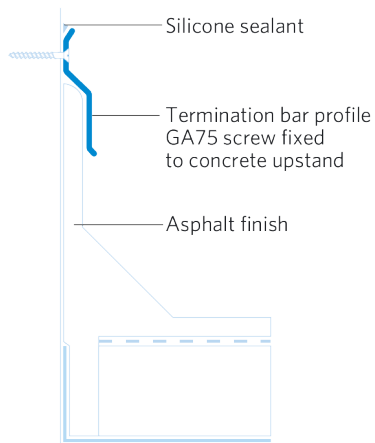

PERFORMANCE

GRP and aluminium termination bars will not rust and are not affected by atmospheric pollution. They are colourfast and once installed are maintenance free.

SUPPLY

GRP and aluminium termination bars are supplied in 3m lengths. There are 30 lengths per carton.

Castlepoint
Castle Way
Ellon AB41 9RG

01358 726000
sales@rynogroup.co.uk
rynogroup.co.uk

PRODUCT DATASHEET

GRP and Aluminium Termination Bar

SITework

GRP and aluminium termination bars should be fixed at maximum 300mm centres, using suitable fixings. A comprehensive range of fixings and drill bits is available from stock.

GRP Termination Bar

GF62
For built up felt

GA75
For built up felt and mastic asphalt

Aluminium Termination Bar

AF55
For built up felt

AF62
For built up felt

AA110
For built up felt and mastic asphalt

Fixings and Sealant

Ryno offers a range of fixings and sealant to complement the Trim and Termination Bar ranges.

Castlepoint
Castle Way
Ellon AB41 9RG

01358 726000
sales@rynogroup.co.uk
rynogroup.co.uk