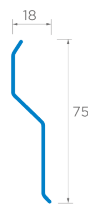

Castlepoint
Castle Way
Ellon AB41 9RG

01358 726000
sales@rynogroup.co.uk
rynogroup.co.uk

PRODUCT DATASHEET

GRP and Aluminium Termination Bar

SITework

GRP and aluminium termination bars should be fixed at maximum 300mm centres, using suitable fixings. A comprehensive range of fixings and drill bits is available from stock.

GRP Termination Bar

GF62
For built up felt

GA75
For built up felt and mastic asphalt

Aluminium Termination Bar

AF55
For built up felt

AF62
For built up felt

AA110
For built up felt and mastic asphalt

Fixings and Sealant

Ryno offers a range of fixings and sealant to complement the Trim and Termination Bar ranges.

Castlepoint
Castle Way
Ellon AB41 9RG

01358 726000
sales@rynogroup.co.uk
rynogroup.co.uk