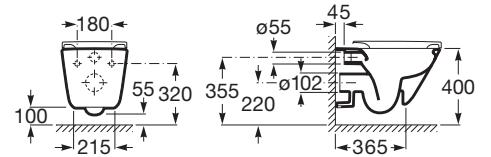

THE GAP

Vitreous china wall-hung Rimless WC

DIMENSIONS

Length	350 mm
Width	540 mm
Height	400 mm

COLOURS AND FINISHES

00 White

TECHNICAL DRAWINGS

FEATURES

Flushing system: Washdown

Installation type: Wall-hung

Long Description: Vitreous china wall-hung Rimless WC

Outlet type: Horizontal

Publication Status

Rim type: Rimless

Roca Rimless®

Shape: Square