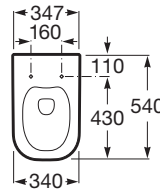

THE GAP

Vitreous china wall-hung Rimless WC

DIMENSIONS

Length	350 mm
Width	540 mm
Height	400 mm

COLOURS AND FINISHES

00 White

TECHNICAL DRAWINGS

FEATURES

Flushing system: Washdown

Installation type: Wall-hung

Long Description: Vitreous china wall-hung Rimless WC

Outlet type: Horizontal

Publication Status

Rim type: Rimless

Roca Rimless®

Shape: Square