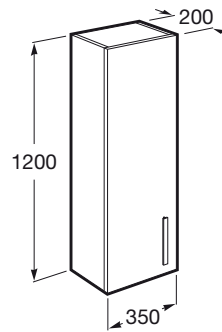

TECHNICAL DRAWINGS

FEATURES

Adjustable shelves

Closing and opening system: Soft close doors

Door type: Hinged

Doors and drawers combination: 1 door

Furniture configuration: Doors

Installation type: Wall-hung

Internal shelves: 3

Material: Chipboard, MDF, Melamine

Publication Status

Reversible