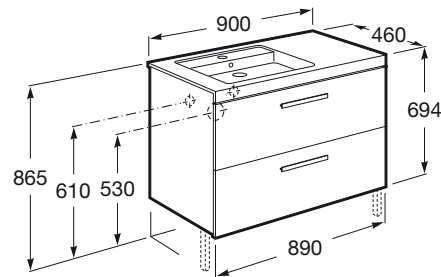

PRISMA

Unik (base unit with two drawers and left hand basin)

DIMENSIONS

Length	900 mm
Width	460 mm
Height	694 mm

COLOURS AND FINISHES

TECHNICAL DRAWINGS

FEATURES

- Base unit / Closing and opening system: Soft close drawers
- Base unit / Doors and drawers combination: 2 drawers
- Base unit / Internal dividers
- Base unit / Internal drawers: 1
- Base unit / Internal trays: 1
- Base unit / Structure: Drawers
- Basin / Integrated shelf
- Basin / Shelf position: Left
- Basin / Taphole configuration: 1 taphole on the left side
- Basin Position: Left
- Basin shape: Square
- Installation type: Wall-hung, Wall-hung with optional legs
- Material / Base unit: Chipboard, MDF, Melamine
- Material / Basin: Vitreous china
- Publication Status
- Space-saving waste included
- Tap installation: On the basin
- Towel rail position: Left, Right

INCLUDES

Wall-hung or vanity vitreous china left hand basin

327544..0

COMPATIBLE WITH

Lateral towel rail for base unit

816760001

Set of 2 furniture hooks

816761001

Optional leg set (x2)

816764339

Organizing box

816819409

Organizing box

816820409

Prisma

An innovative and versatile collection. Due to the basin design, its straight lines and its variety of dimensions, it depicts an ideal solution for different bathroom spaces.