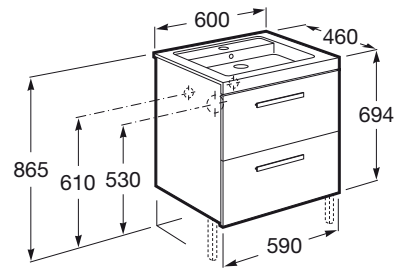

PRISMA

Unik (base unit with two drawers and basin)

DIMENSIONS

Length	600 mm
Width	460 mm
Height	694 mm

COLOURS AND FINISHES

TECHNICAL DRAWINGS

FEATURES

Base unit / Closing and opening system: Soft close drawers

Base unit / Doors and drawers combination: 2 drawers

Base unit / Internal dividers

Base unit / Internal drawers: 1

Base unit / Internal trays: 1

Base unit / Structure: Drawers

Basin / Taphole configuration: 1 prepunched, 1 taphole, 1 prepunched

Basin Position: Central

Basin shape: Square

Installation type: Wall-hung, Wall-hung with optional legs

Material / Base unit: Chipboard, MDF, Melamine

Material / Basin: Vitreous china

Publication Status

Space-saving waste included