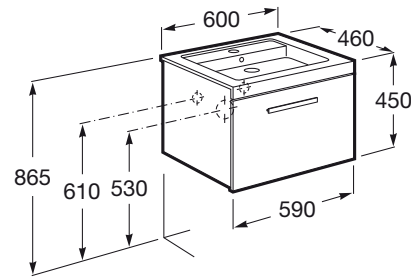

PRISMA

Unik (base unit with one drawer and basin)

DIMENSIONS

Length	600 mm
Width	460 mm
Height	450 mm

COLOURS AND FINISHES

806 Gloss White

TECHNICAL DRAWINGS

FEATURES

Base unit / Closing and opening system: Soft close drawers

Base unit / Doors and drawers combination: 1 drawer

Base unit / Internal dividers

Base unit / Internal drawers: 1

Base unit / Structure: Drawers

Basin / Taphole configuration: 1 prepunched, 1 taphole, 1 prepunched

Basin Position: Central

Basin shape: Square

Installation type: Wall-hung

Material / Base unit: Chipboard, MDF, Melamine

Material / Basin: Vitreous china

Publication Status

Space-saving waste included

Tap installation: On the basin