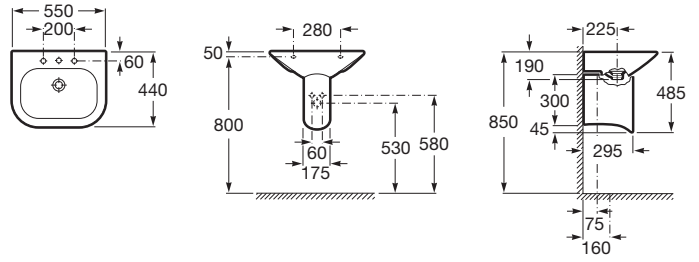

NEXO

Wall-hung vitreous china basin

DIMENSIONS

Length	550 mm
Width	440 mm
Height	190 mm

COLOURS AND FINISHES

TECHNICAL DRAWINGS

FEATURES

- Bowl position: Central
- Installation type: Wall-hung
- Long Description: NEXO 55 X 45 CM WASH BASIN, W/FIXING
- Material: Vitreous china
- Publication Status
- Shape: Round
- Taphole configuration: 1 taphole in the middle
- Waste: Not included

## COMPATIBLE WITH

1 1/4" waste for basin / bidet  
with overflow and automatic  
plug

505400000

1 1/4" outlet connector for  
basin. 300 Pipe

506403110

1 1/4" outlet connector. 300  
tube

506403810

1 1/4" outlet connector for  
basin. 250 Pipe