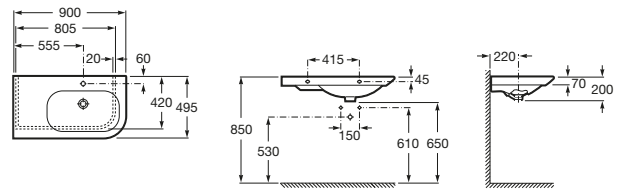

NEXO

Wall-hung vitreous china basin right

DIMENSIONS

Length 900 mm.

Width 495 mm.

Height 200 mm.

COLOURS AND FINISHES

00 White

TECHNICAL DRAWINGS

FEATURES

Asymmetrical

Bowl position: Right

Installation type: Wall-hung

Integrated shelf

Material: Vitreous china

Shape: Round

Shelf position: Left

Tap hole configuration: 1 tap hole in the middle