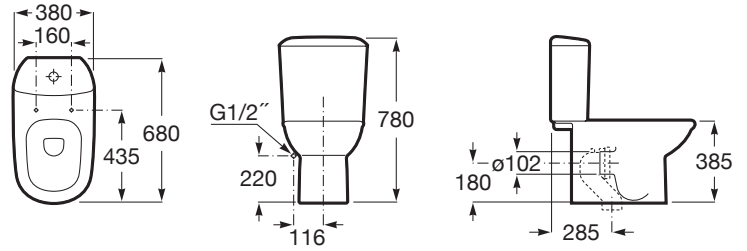

NEXO

Vitreous china close-coupled WC with dual outlet

DIMENSIONS

Length	380 mm
Width	680 mm
Height	780 mm

COLOURS AND FINISHES

00 White

TECHNICAL DRAWINGS

FEATURES

Fixing kit: Included

Flushing system: Washdown

Installation type: Floor-standing

Long Description: NEXO WC BOWL, DUAL OUTLET, W/FIXING

Outlet type: Dual

Publication Status

Shape: Round