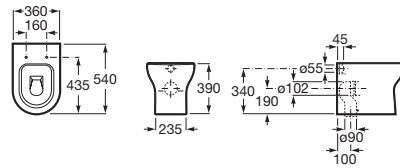

NEXO

Single floorstanding WC with dual outlet

DIMENSIONS

Length	355 mm
Width	565 mm
Height	430 mm

COLOURS AND FINISHES

TECHNICAL DRAWINGS

FEATURES

Back-to-wall

Fixing kit: Included

Flushing system: Washdown

Installation type: Floor-standing

Long Description: NEXO WC BOWL BTW HIGH LEVEL B.ACC.

Outlet type: Dual

Publication Status

Shape: Round

COMPATIBLE WITH