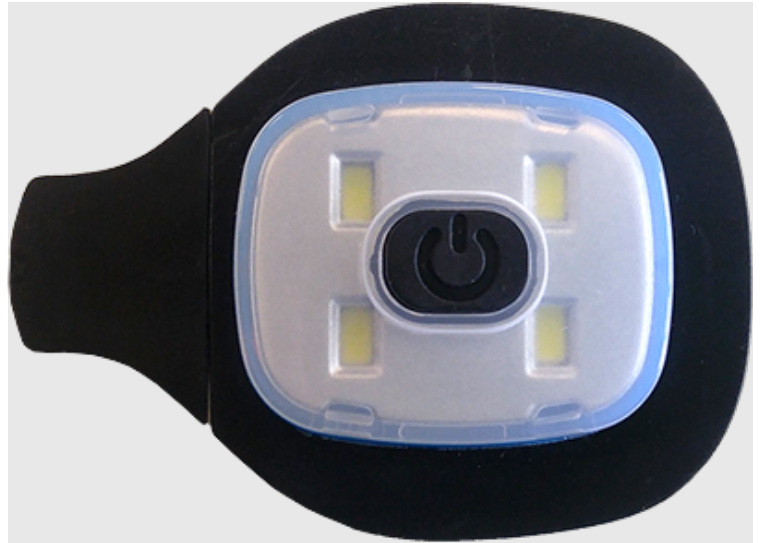

B030 - Replacement Beanie Head Light

Collection: Torch

Range: Lighting

Materials: ABS

Inner Pack: 48

Outer Carton: 480

Product information

Replacement LED light module for the B027, B028, B029, B033 and B034. This rechargeable LED light can be charged in a standard USB port.

Torch

Portwest torches are designed for a wide array of tasks, from security to everyday use.

Lighting

Offering a versatile selection of lighting and accessories that provide excellent performance for an extensive array of tasks and duties.

Standards

RoHS
CE

Features

- Brightness 150 lumens
- Run time 4 hours
- USB rechargeable
- Function high-medium-flash
- Beam Distance 10m (high), 5m (medium)
- CE certified

B030 - Replacement Beanie Head Light
Commodity Code: 8513100000