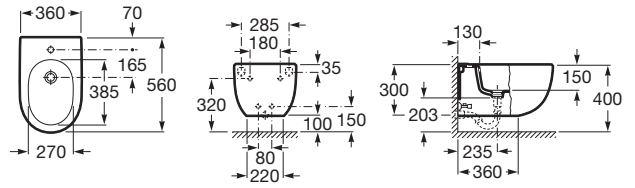

MERIDIAN-N

Vitreous china wall-hung bidet

DIMENSIONS

Length	360 mm
Width	560 mm
Height	300 mm

COLOURS AND FINISHES

00 White

TECHNICAL DRAWINGS

FEATURES

Cover: Cover not included

Installation type: Wall-hung

Long Description: N-MERIDIAN WALL HUNG BIDET (BOX)

Publication Status

Shape: Round

Taphole configuration: 1 taphole