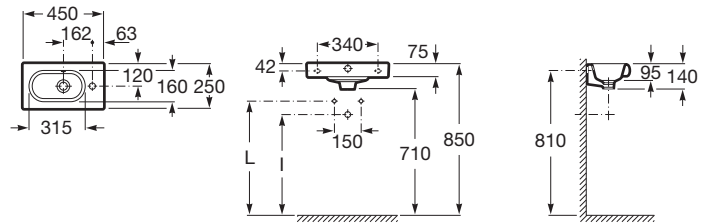

MERIDIAN-N

Compact wall-hung vitreous china basin

DIMENSIONS

Length	450 mm
Width	250 mm
Height	140 mm

COLOURS AND FINISHES

TECHNICAL DRAWINGS

FEATURES

- Bowl position: Central
- Fixing kit: Included
- Installation type: Wall-hung
- Long Description: N-MERIDIAN 45 X 25 CM WASHSTAND W/FIX. (IN BOX)
- Material: Vitreous china
- Publication Status
- Shape: Square
- Taphole configuration: 1 taphole on the right side
- Trap: Not included
- Waste: Not included

Compact basin

COMPATIBLE WITH

1 1/4" waste for basin / bidet
with overflow and automatic
plug

505400000

1 1/4" outlet connector for
basin. 250 Pipe

506401614

1 1/4" outlet connector for
basin. 300 Pipe

506403110

1 1/4" outlet connector. 300
tube

506403810

Meridian-N

One single concept for a thousand solutions. One single concept to fulfil any need. The most versatile and global range.