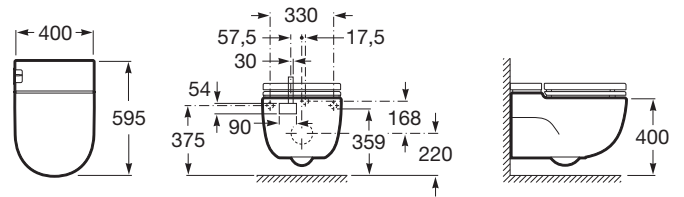

MERIDIAN-N

IN-TANK - Wall-hung toilet with integrated cistern. Includes "I" type support for solid walls, seat and cover. Needs power supply.

DIMENSIONS

Length	400 mm
Width	595 mm
Height	400 mm

COLOURS AND FINISHES

TECHNICAL DRAWINGS

FEATURES

- Fixing kit: Included
- Flushing system: Washdown
- Installation type: Wall-hung
- Outlet type: Horizontal
- Publication Status
- Shape: Round

Flushing type
Flushing type: Dual flush 4.5/3 litres