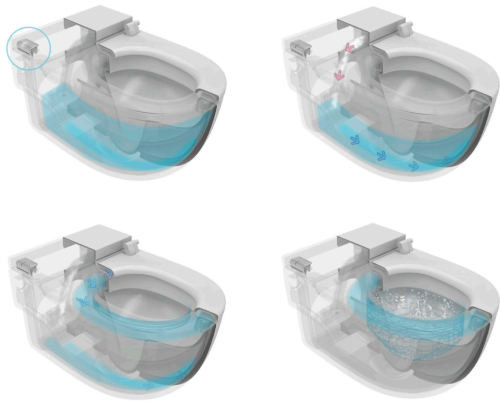

MERIDIAN-N

IN-TANK - Wall-hung toilet with integrated cistern. Includes "I" type support for solid walls, seat and cover. Needs power supply.

DIMENSIONS

Length	400 mm
Width	595 mm
Height	400 mm

COLOURS AND FINISHES

TECHNICAL DRAWINGS

FEATURES

- Fixing kit: Included
- Flushing system: Washdown
- Installation type: Wall-hung
- Outlet type: Horizontal
- Publication Status
- Shape: Round

Flushing type
Flushing type: Dual flush 4.5/3 litres