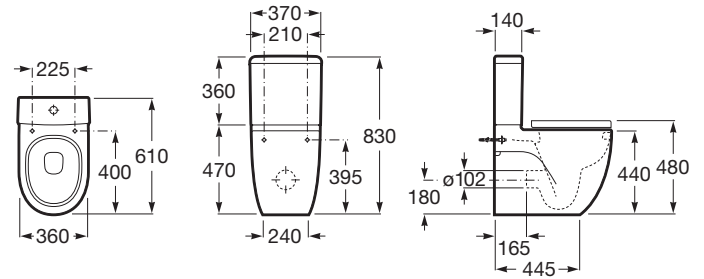

MERIDIAN-N

Comfort height back to wall vitreous china close-coupled WC with dual outlet

DIMENSIONS

Length	370 mm
Width	610 mm
Height	830 mm

COLOURS AND FINISHES

00 White

TECHNICAL DRAWINGS

FEATURES

- Back-to-wall
- Comfort height
- Elbow included
- Fixing kit: Included
- Flushing system: Washdown
- Installation type: Floor-standing
- Outlet type: Dual
- Publication Status
- Rim type: Closed
- Shape: Round

Compact toilet

COMPATIBLE WITH

**SQUARE - Soft-closing
SUPRALIT® toilet seat and
cover**

8012AB..4

Slim toilet seat and cover

8012A3..1

Meridian-N

One single concept for a thousand solutions. One single concept to fulfil any need. The most versatile and global range.