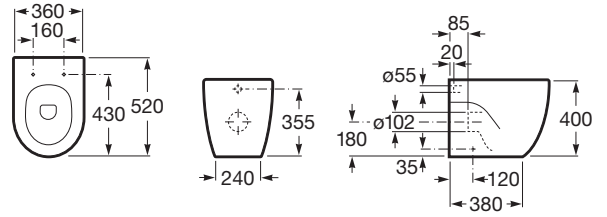

MERIDIAN-N

Single floorstanding WC with dual outlet

DIMENSIONS

Length	360 mm
Width	520 mm
Height	400 mm

COLOURS AND FINISHES

TECHNICAL DRAWINGS

FEATURES

Back-to-wall

Fixing kit: Included

Flushing system: Washdown

Installation type: Floor-standing

Long Description: N-MERIDIAN BOWL F/HI.LEV.CIST. DUAL OUTL. FIX

(BOX)

Outlet type: Dual

Publication Status

Shape: Round