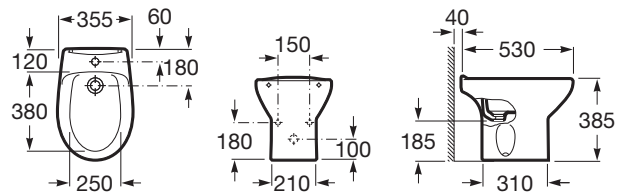

**LAURA**

**Vitreous china bidet**

**DIMENSIONS**

Length 355 mm.

Width 530 mm.

Height 385 mm.

**COLOURS AND FINISHES**

00 White

**PRICE (VAT INCLUDED)**

**£198.29**

**TECHNICAL DRAWINGS**

**FEATURES**

Cover: Cover not included

Fixing kit: Included

Installation type: Floor-standing

Shape: Round

Taphole configuration: 1 taphole

COMPATIBLE WITH

Lacquered bidet lid

806390...4