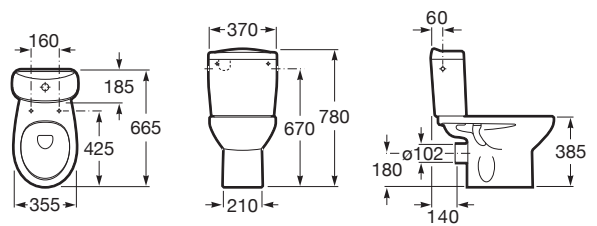

LAURA

Vitreous china close-coupled WC with horizontal outlet

DIMENSIONS

Length	360 mm
Width	665 mm
Height	385 mm

COLOURS AND FINISHES

TECHNICAL DRAWINGS

FEATURES

Fixing kit: Included

Flushing system: Washdown

Installation type: Floor-standing

Long Description: LAURA CLOSE-COUPLED WC BOWL, P-TRAP, W/ACC.

Outlet type: Horizontal

Publication Status

Shape: Round

**COMPATIBLE WITH**

ROUND - Soft-closing  
SUPRALIT® toilet seat and  
cover