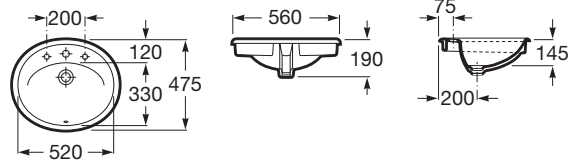

JAVA

In countertop vitreous china basin

DIMENSIONS

Length	560 mm
Width	475 mm
Height	190 mm

COLOURS AND FINISHES

00 White

TECHNICAL DRAWINGS

FEATURES

Bowl position: Central

Installation type: Drop-in / Countertop

Long Description: JAVA COUNTERTOP WASHBASIN 56 X 47,4 CM

Material: Vitreous china

Overflow type: Standard

Publication Status

Recommended for public spaces

Shape: Round

Taphole configuration: 1 prepunched, 1 taphole, 1 prepunched

Trap: Not included

Waste: Not included

COMPATIBLE WITH

1 1/4" waste for basin / bidet
with overflow and automatic
plug

505400000

1 1/4" outlet connector for
basin. 300 Pipe