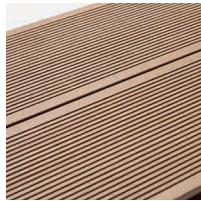

Enjoy your beautiful outside living space year after year with environmentally friendly Hyperion Decking. The Pioneer range comes with a 15 year limited residential warranty for your piece of mind.

- 15 year residential, 10 year commercial limited warranty
- Made from FSC® 100% certified wood and recycled HDPE
- 145 x 21mm profile – available in 2.2m and 4.0m lengths
- Matching cladding and fencing available

£5.70* +VAT
PER M

£37.75* +VAT
PER M²

OAK

Silver Birch *£44.25 (+VAT) per m²