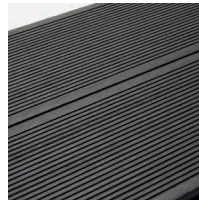

£5.70* +VAT
PER M

£37.75* +VAT
PER M²

WALNUT

OAK

GRANITE

STONE

SILVER BIRCH

Silver Birch *£44.25 (+VAT) per m²

EDGE BOARD

£5.49^(+VAT) PER METRE

- 54 x 54 mm profile – 2.5 m lengths
- Matching colours available
- Perfectly flush and screw-less finish with Hyperion hidden fasteners

CORNER TRIM

£2.99^(+VAT) PER METRE