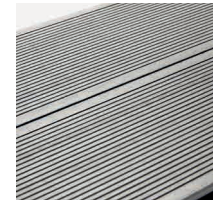

Hollow channels run through the board, creating a strong and light structure

Easy to use hidden fastener system

UV stabilisers within the board resist sun damage

Both sides have excellent anti-slip properties

£5.70* +VAT
PER M

£37.75* +VAT
PER M²

WALNUT

OAK

GRANITE

STONE

SILVER BIRCH

Silver Birch *£44.25 (+VAT) per m²

EDGE BOARD

£5.49^(+VAT) PER METRE

- 54 x 54 mm profile – 2.5 m lengths
- Matching colours available
- Perfectly flush and screw-less finish with Hyperion hidden fasteners

CORNER TRIM

£2.99^(+VAT) PER METRE