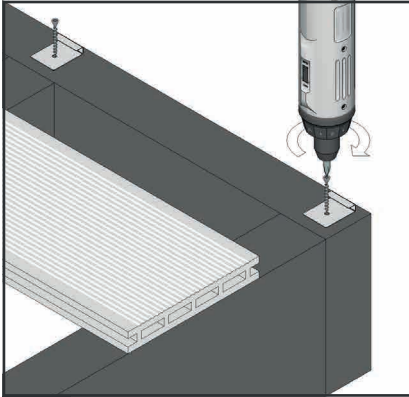

- 140 x 12mm profile – 2.2m lengths
- Matching colours available
- Effortlessly conceal deck sides and substructure with Hyperion fascia boards

BULLNOSE EDGING

£8.49^(+VAT) PER METRE

- 143 x 22mm profile – 4.0m lengths
- Matching colours available
- Create the perfect bullnose steps with a screw-less finish

1 Fix starter clips to the outer edge of your deck

2 Slide the first board into the starter fastener

3 Install hidden fasteners to fit the next board in place

4 Tighten hidden fastener screws to secure the boards

Hyperion Decking boards are installed with a revolutionary hidden fastener system, leaving your deck with a flush screw-less finish.

You can complete your space with matching Hyperion accessories to ensure the perfect look for years to come.