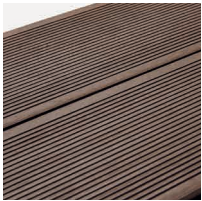

Enjoy your beautiful outside living space year after year with environmentally friendly Hyperion Decking. The Pioneer range comes with a 15 year limited residential warranty for your piece of mind.

- 15 year residential, 10 year commercial limited warranty
- Made from FSC® 100% certified wood and recycled HDPE
- 145 x 21mm profile – available in 2.2m and 4.0m lengths
- Matching cladding and fencing available

£5.70* +VAT
PER M

£37.75* +VAT
PER M²

WALNUT

Silver Birch *£44.25 (+VAT) per m²