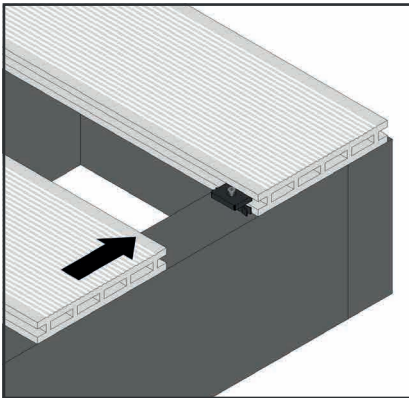

- 140 x 12mm profile – 2.2m lengths
- Matching colours available
- Effortlessly conceal deck sides and substructure with Hyperion fascia boards

BULLNOSE EDGING

£8.49^(+VAT) PER METRE

- 143 x 22mm profile – 4.0m lengths
- Matching colours available
- Create the perfect bullnose steps with a screw-less finish

1 Fix starter clips to the outer edge of your deck

2 Slide the first board into the starter fastener

3 Install hidden fasteners to fit the next board in place

4 Tighten hidden fastener screws to secure the boards