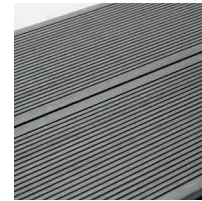

£5.70* +VAT
PER M

£37.75* +VAT
PER M²

WALNUT

OAK

GRANITE

STONE

SILVER BIRCH

Silver Birch *£44.25 (+VAT) per m²

EDGE BOARD

£5.49^(+VAT) PER METRE

- 54 x 54 mm profile – 2.5 m lengths
- Matching colours available
- Perfectly flush and screw-less finish with Hyperion hidden fasteners

CORNER TRIM

£2.99^(+VAT) PER METRE