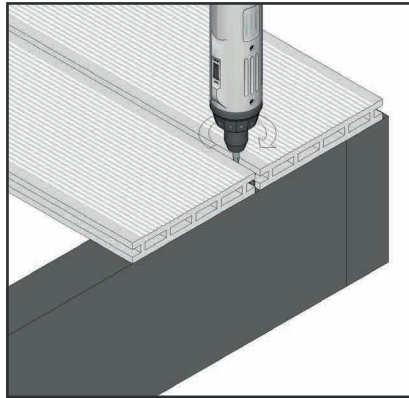

- 140 x 12mm profile – 2.2m lengths
- Matching colours available
- Effortlessly conceal deck sides and substructure with Hyperion fascia boards

BULLNOSE EDGING

£8.49^(+VAT) PER METRE

- 143 x 22mm profile – 4.0m lengths
- Matching colours available
- Create the perfect bullnose steps with a screw-less finish

1 Fix starter clips to the outer edge of your deck

2 Slide the first board into the starter fastener

3 Install hidden fasteners to fit the next board in place

4 Tighten hidden fastener screws to secure the boards