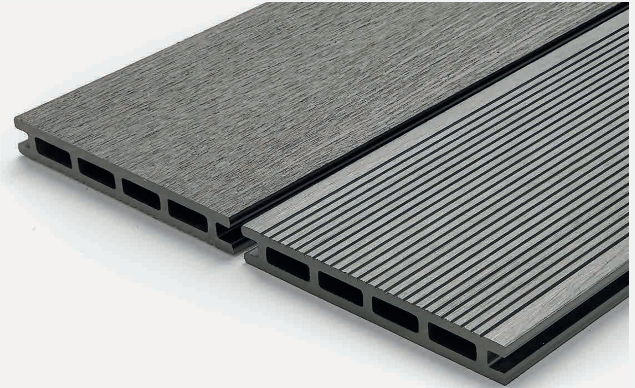

Enjoy your beautiful outside living space year after year with environmentally friendly Hyperion Decking. The Pioneer range comes with a 15 year limited residential warranty for your piece of mind.

- 15 year residential, 10 year commercial limited warranty
- Made from FSC® 100% certified wood and recycled HDPE
- 145 x 21mm profile – available in 2.2m and 4.0m lengths
- Matching cladding and fencing available

£5.70* +VAT
PER M

£37.75* +VAT
PER M²