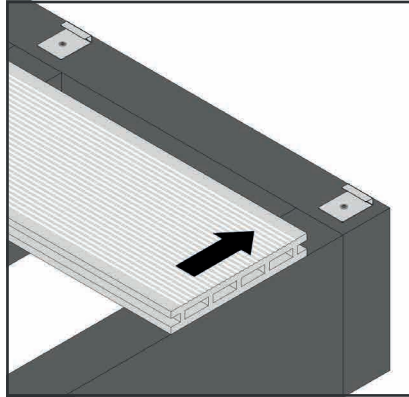

- 140 x 12mm profile – 2.2m lengths
- Matching colours available
- Effortlessly conceal deck sides and substructure with Hyperion fascia boards

BULLNOSE EDGING

£8.49^(+VAT) PER METRE

- 143 x 22mm profile – 4.0m lengths
- Matching colours available
- Create the perfect bullnose steps with a screw-less finish

1 Fix starter clips to the outer edge of your deck

2 Slide the first board into the starter fastener

3 Install hidden fasteners to fit the next board in place

4 Tighten hidden fastener screws to secure the boards

Hyperion Decking boards are installed with a revolutionary hidden fastener system, leaving your deck with a flush screw-less finish.

You can complete your space with matching Hyperion accessories to ensure the perfect look for years to come.