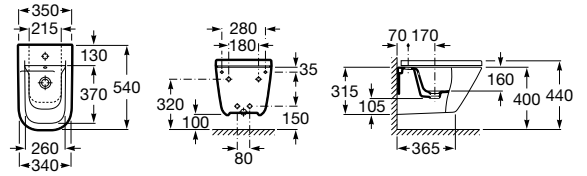

THE GAP

SQUARE - Vitreous china wall-hung bidet

DIMENSIONS

Length	350 mm
Width	540 mm
Height	315 mm

COLOURS AND FINISHES

00 White

TECHNICAL DRAWINGS

FEATURES

Cover: Cover not included

Installation type: Wall-hung

Long Description: BIDE MURAL THE GAP C

Publication Status

Shape: Square

Taphole configuration: 1 taphole