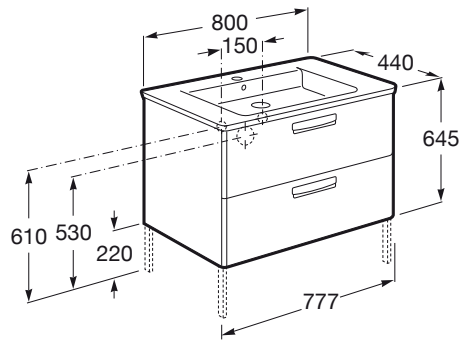

THE GAP ORIGINAL

Unik (base unit and basin)

DIMENSIONS

Length	800 mm
Width	440 mm
Height	645 mm

COLOURS AND FINISHES

TECHNICAL DRAWINGS

FEATURES

- Base unit / Closing and opening system: Soft close drawers
- Base unit / Doors and drawers combination: 2 Drawers
- Base unit / Structure: Drawers
- Basin / Taphole configuration: 1 Taphole in the middle
- Basin shape: Square
- Faucet installation: On the basin
- Installation type: Wall-hung, Wall-hung with legs
- Material / Base unit: MDF, PVC
- Material / Basin: Vitreous china
- Publication Status
- Space saving syphon included

COMPATIBLE WITH

Optional leg set

816809339

Organizing box

816819409

Organizing box

816820409

The Gap Original