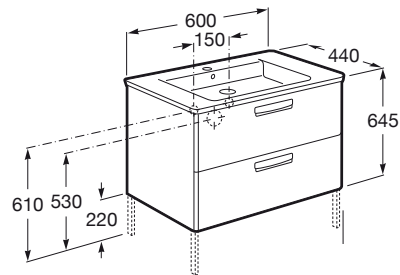

THE GAP ORIGINAL

Unik (base unit and basin)

DIMENSIONS

Length	600 mm
Width	440 mm
Height	645 mm

COLOURS AND FINISHES

150 Mood Teak

TECHNICAL DRAWINGS

FEATURES

Base unit / Closing and opening system: Soft close drawers

Base unit / Doors and drawers combination: 2 Drawers

Base unit / Structure: Drawers

Basin / Taphole configuration: 1 Taphole in the middle

Basin shape: Square