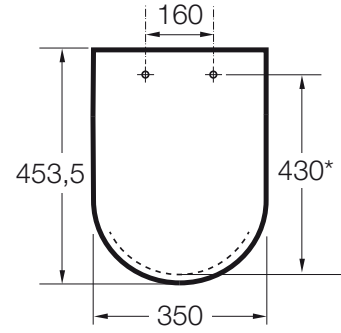

THE GAP

SQUARE - Toilet seat and cover

TECHNICAL DRAWINGS

FEATURES

Long Description: ASIENTO PINTADO THE GAP

Publication Status

Shape: Square

Suitable for: WC

## COMPATIBLE WITH

Vitreous china close-coupled WC with horizontal outlet

342477..0

Vitreous china close-coupled Rimless WC with dual outlet

342479..0

SQUARE - Comfort height back to wall vitreous china close-coupled WC with dual outlet