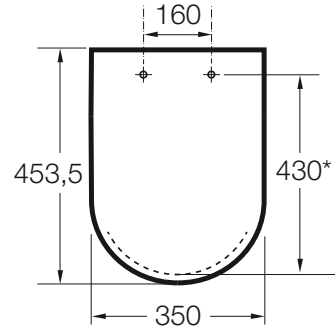

THE GAP

SQUARE - Soft-closing toilet seat and cover

TECHNICAL DRAWINGS

FEATURES

Long Description: ASIENTO AMORTIGUADO THE GAP

Publication Status

Shape: Square

Suitable for: WC

Soft close system

COMPATIBLE WITH

Vitreous china close-coupled WC with horizontal outlet

342477..0

Vitreous china close-coupled Rimless WC with dual outlet

342479..0

SQUARE - Comfort height back to wall vitreous china close-coupled WC with dual outlet