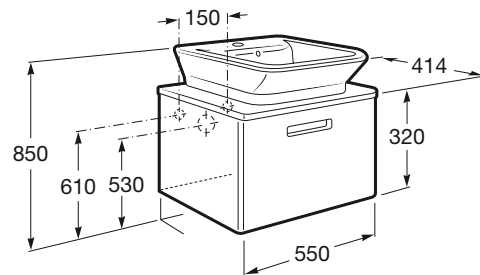

THE GAP ORIGINAL

Base unit

DIMENSIONS

Length	550 mm
Width	414 mm
Height	320 mm

COLOURS AND FINISHES

TECHNICAL DRAWINGS

FEATURES

- Basin position: Central
- Closing and opening system: Soft and self close drawers
- Doors and drawers combination: 1 Drawer
- Faucet position: On the basin
- Furniture structure: Drawers
- Installation type: Wall-hung, Wall-hung with legs
- Material: MDF, PVC
- Publication Status
- Space saving syphon included
- Washbasin type: Bowl / Overcountertop