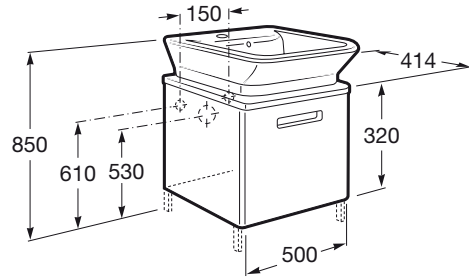

THE GAP ORIGINAL

Base unit

DIMENSIONS

|        |        |
|--------|--------|
| Length | 500 mm |
| Width  | 414 mm |
| Height | 320 mm |

COLOURS AND FINISHES

TECHNICAL DRAWINGS

FEATURES

- Basin position: Central
- Closing and opening system: Soft and self close drawers
- Doors and drawers combination: 1 Door
- Faucet position: On the basin
- Furniture structure: Drawers
- Installation type: Wall-hung, Wall-hung with legs
- Material: MDF, PVC
- Publication Status
- Space saving syphon included
- Washbasin type: Bowl / Overcountertop