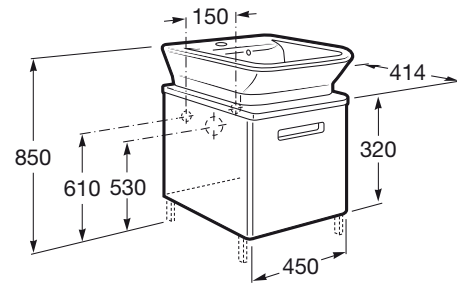

THE GAP ORIGINAL

Base unit

DIMENSIONS

Length	450 mm
Width	414 mm
Height	320 mm

COLOURS AND FINISHES

TECHNICAL DRAWINGS

FEATURES

- Basin position: Central
- Closing and opening system: Soft and self close doors
- Door type: Hinged
- Doors and drawers combination: 1 Door
- Faucet position: On the basin
- Furniture structure: Doors
- Installation type: Wall-hung, Wall-hung with legs
- Material: MDF, PVC
- Publication Status
- Space saving syphon included
- Washbasin type: Bowl / Overcountertop