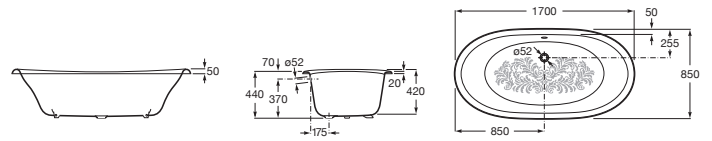

ELIPTICO

Oval cast iron bath with white exterior & anti-slip base

DIMENSIONS

Length	1700 mm
Width	850 mm
Height	420 mm

COLOURS AND FINISHES

00 White

TECHNICAL DRAWINGS

FEATURES

- Anti-slip type: Integrated
- Capacity (people): 1
- Drain: Not included
- Installation structure: With feet
- Installation type: Freestanding
- Long Description: NEWCAST 170X85 BATH W/S.R.B. WHT EXT.
- Material: Cast-Iron
- Publication Status
- Shape: Oval
- Sound insulation

Slip-resistant base (anti-slip)

COMPATIBLE WITH

Floorstanding bath-shower mixer with manual diverter, handshower, 1.50 m flexible shower hose and floor pillar leg

5A274BC00

Floorstanding bath-shower mixer with automatic diverter with retention, 1.75 m flexible shower hose, handshower and floor pillar leg